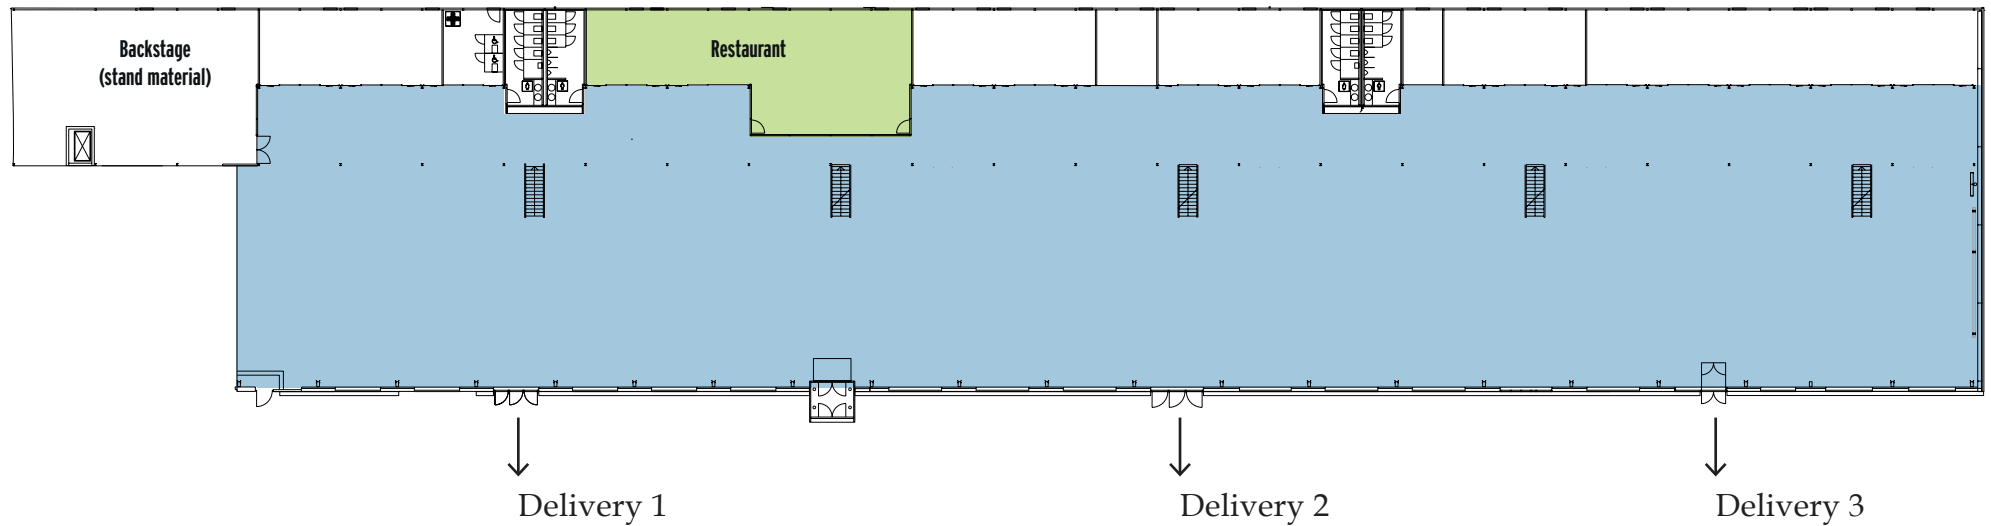

DELIVERY

OVERVIEW PLAN STAGEONE

GROUND FLOOR

PLEASE NOTE

On the set-up and dismantling day, trucks are allowed to park from 9:00 am to 5:00 pm along the StageOne.

Attention: Only for unloading and loading the trucks.